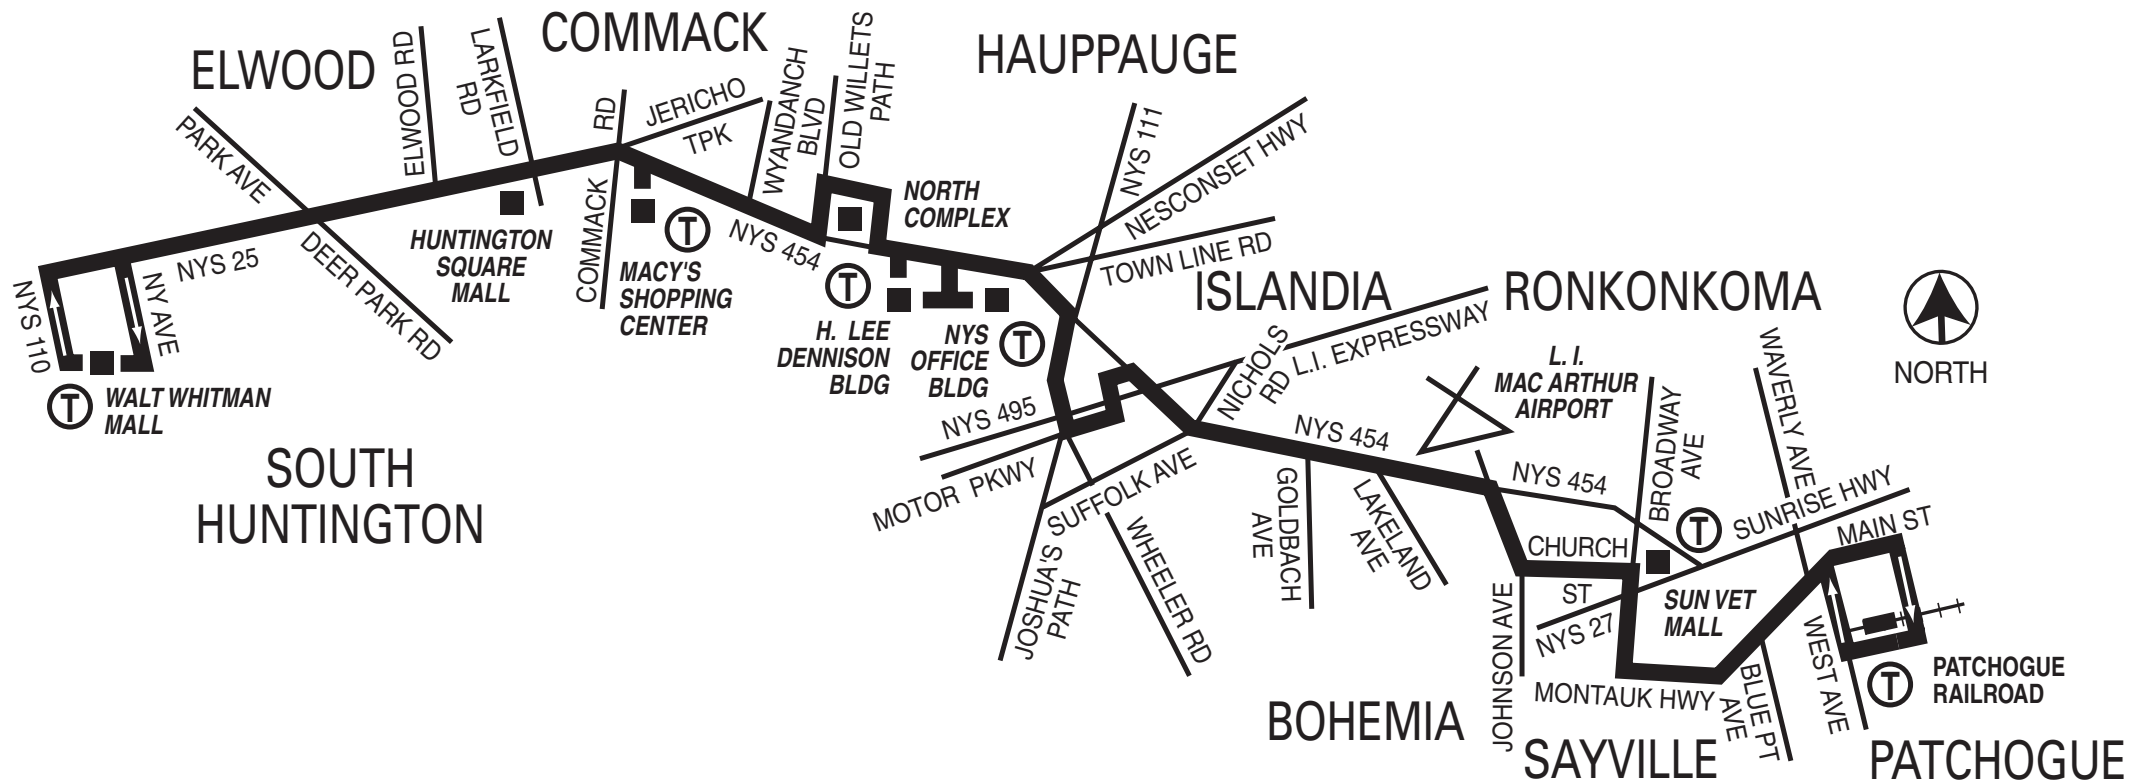

S54 map

LEGEND

- Bus Route
- Transfer Location