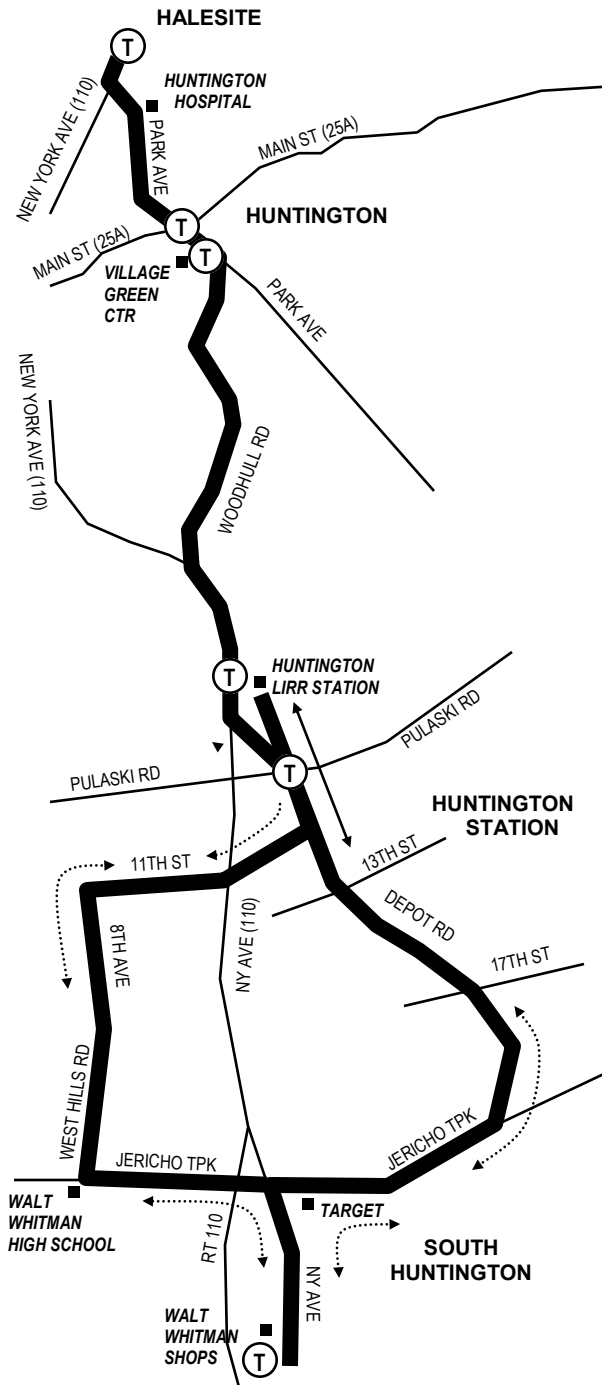

H20 map

NORTH

LEGEND

- Bus Route
- Transfer Location

H-20 Connecting Bus Service	
Route No.	Location
H30, S1	New York Ave / Park Ave
H30	Park Ave / Main St
H30	Village Green Center
S1	NY Ave / Huntington LIRR
H10	Pulaski Rd / Depot Rd
H30, H40, S1, S23, S29, S54, N79	Walt Whitman Shops

WEEKDAYS	HUNTLIRR															
	7:00	7:45	8:30	9:15	10:00	11:30	12:15	1:00	2:30	3:15	4:00	4:45	5:30	6:15		
HUNTLIRR	Halesite - New York Ave (110) @ Park Ave	7:00	7:45	8:30	9:15	10:00	11:30	12:15	1:00	2:30	3:15	4:00	4:45	5:30	6:15	
	Huntington - Huntington Hospital	7:02	7:47	8:32	9:17	10:02	11:32	12:17	1:02	2:32	3:17	4:02	4:47	5:32	6:17	
	Huntington - Village Green Center	---	---	---	9:20	10:05	11:35	12:20	1:05	2:35	---	---	---	---	---	
	Huntington - Park Ave @ Woodhull Rd	7:05	7:50	8:35	9:23	10:08	11:38	12:23	1:08	2:38	3:20	4:05	4:50	5:35	6:20	
	Huntington Sta. - NY Ave (110) @ Huntington LIRR	7:11	7:56	8:41	9:29	10:14	11:44	12:29	1:14	2:44	3:26	4:11	4:56	5:41	6:26	
	Huntington Sta. - Pulaski Rd @ Depot Rd	7:13	7:58	8:43	9:31	10:16	11:46	12:31	1:16	2:46	3:28	4:13	4:58	5:43	6:28	
	Huntington Sta. - 8th Ave @ W 11th St	7:18	8:03	8:48	9:36	10:21	11:51	12:36	1:21	2:51	3:33	4:18	5:03	5:48	6:33	
	Huntington Sta. - West Hills Rd @ Jericho Tpk	7:22	8:07	8:52	9:40	10:25	11:55	12:40	1:25	2:55	3:37	4:22	5:07	5:52	6:37	
	So. Huntington - Walt Whitman Shops	7:28	8:13	8:58	9:46	10:31	12:01	12:46	1:31	3:01	3:43	4:28	5:13	5:58	6:43	
	So. Huntington - Target	7:33	8:18	9:03	9:51	10:36	12:06	12:51	1:36	3:06	3:48	4:33	5:18	6:03	6:48	
	Huntington Sta. - Depot Rd @ 17th St	7:38	8:23	9:08	9:56	10:41	12:11	12:56	1:41	3:11	3:53	4:38	5:23	6:08	6:53	
	Huntington Sta. - Huntington LIRR (Fairground loop)	7:42	8:27	9:12	10:00	10:45	12:15	1:00	1:45	3:15	3:57	4:42	5:27	6:12	6:57	
	HALESITE	Huntington Sta. - Huntington LIRR (Fairground loop)	7:00	7:45	8:30	9:15	10:00	11:30	12:15	1:00	2:30	3:15	4:00	4:45	5:30	6:15
		Huntington Sta. - Depot Rd @ 17th St	7:04	7:49	8:34	9:19	10:04	11:34	12:19	1:04	2:34	3:19	4:04	4:49	5:34	6:19
		So. Huntington - Target	7:09	7:54	8:39	9:24	10:09	11:39	12:24	1:09	2:39	3:24	4:09	4:54	5:39	6:24
		So. Huntington - Walt Whitman Shops	7:14	7:59	8:44	9:29	10:14	11:44	12:29	1:14	2:44	3:29	4:14	4:59	5:44	6:29
Huntington Sta. - Jericho Tpk @ West Hills Rd		7:20	8:05	8:50	9:35	10:20	11:50	12:35	1:20	2:50	3:35	4:20	5:05	5:50	6:35	
Huntington Sta. - 8th Ave @ W 11th St		7:24	8:09	8:54	9:39	10:24	11:54	12:39	1:24	2:54	3:39	4:24	5:09	5:54	6:39	
Huntington Sta. - Pulaski Rd @ Depot Rd		7:29	8:14	8:59	9:44	10:29	11:59	12:44	1:29	2:59	3:44	4:29	5:14	5:59	6:44	
Huntington Sta. - NY Ave (110) @ Huntington LIRR		7:31	8:16	9:01	9:46	10:31	12:01	12:46	1:31	3:01	3:46	4:31	5:16	6:01	6:46	
Huntington - Park Ave @ Woodhull Rd		7:37	8:22	9:07	9:52	10:37	12:07	12:52	1:37	3:07	3:52	4:37	5:22	6:07	6:52	
Huntington - Village Green Center		---	---	---	9:55	10:40	12:10	12:55	1:40	---	---	---	---	---	---	
Huntington - Huntington Hospital		7:40	8:25	9:10	9:58	10:43	12:13	12:58	1:43	3:10	3:55	4:40	5:25	6:10	6:55	
Halesite - New York Ave (110) @ Park Ave		7:42	8:27	9:12	10:00	10:45	12:15	1:00	1:45	3:12	3:57	4:42	5:27	6:12	6:57