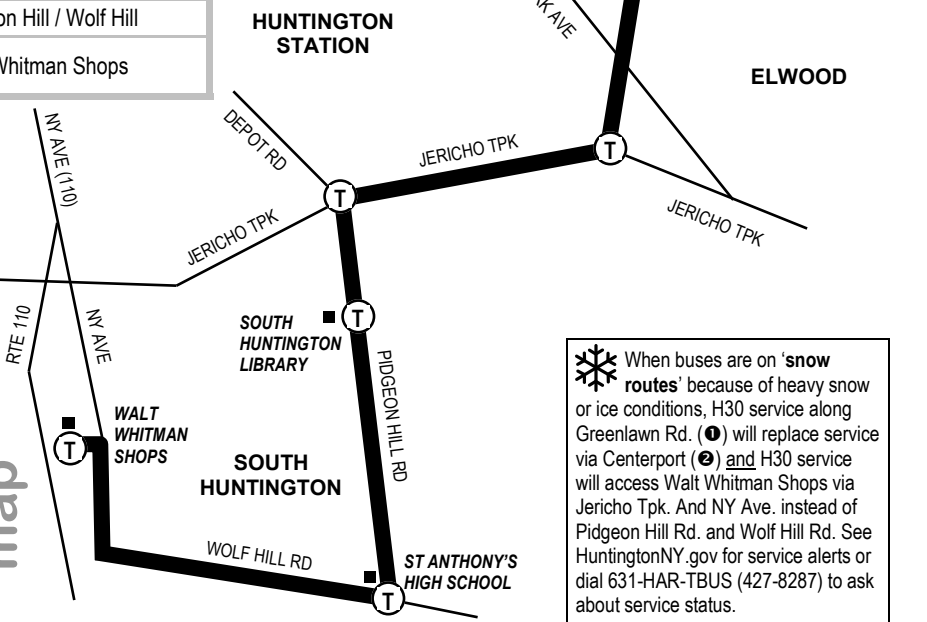

H-30 Connecting Bus Service	
Route No.	Location
H20	New York Ave / Park Ave
H10, S1	New York Ave / Main St
H20	Main St / Park Ave
H20	Village Green Center
H10	Pulaski Rd / Broadway-Gln
H40, S29, S54	Jericho Tpk / Broadway-Gln
H40, S29, S54	Pidgeon Hill Rd / Jericho Tpk
H20	South Huntington Library
H20, S23	Pidgeon Hill / Wolf Hill
H20, H40, S1, S23, S29, S54, N79	Walt Whitman Shops

**LEGEND**

— Bus Route

T Transfer Location

**❄️** When buses are on 'snow routes' because of heavy snow or ice conditions, H30 service along Greenlawn Rd. (1) will replace service via Centerport (2) and H30 service will access Walt Whitman Shops via Jericho Tpk. And NY Ave. instead of Pidgeon Hill Rd. and Wolf Hill Rd. See [HuntingtonNY.gov](http://HuntingtonNY.gov) for service alerts or dial 631-HAR-TBUS (427-8287) to ask about service status.