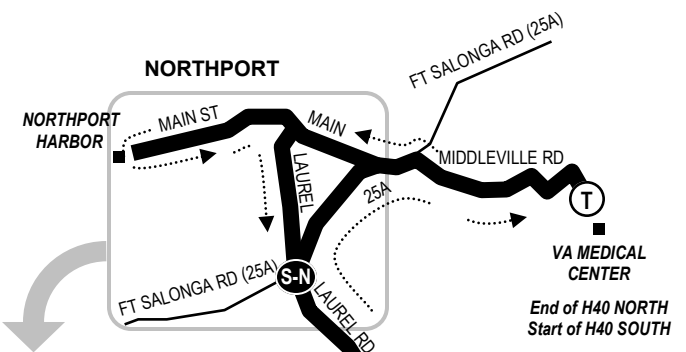

# H40 map

## LEGEND

- Bus Route
- Free transfer for H40 South passengers heading to the VA Medical Center
- Transfer Location
- Village of Northport designated bus stop (see inset below)

H-40 Connecting Bus Service	
Route No.	Location
S41	VA Medical Center
H10, S41	Larkfield Rd / Pulaski Rd
H30, S29, S54	Jericho Tpk / Broadway –Gln
H30, S29, S54	Jericho Tpk / Pidgeon Hill Rd
H20, H30, S1, S23, S29, S54, N79	Walt Whitman Shops

Passengers traveling to Northport Harbor (or other locations along Northport's Main Street and Laurel Avenue) may stay aboard at the VA Medical Center (end of the H40 North) and continue on a few minutes later (via the H40 South) at no additional charge. *Note that there is no immediate connecting thru service to the weekday H40 North arriving 10:37 a.m. at the VA.*

Passengers boarding H40 South buses west of the VA Medical Center who wish to go to the VA or locations along Fort Salonga Road (25A) may transfer to H40 North buses on Laurel Road south of Fort Salonga Road (25A). Request a free transfer ticket when boarding the H40 South bus.