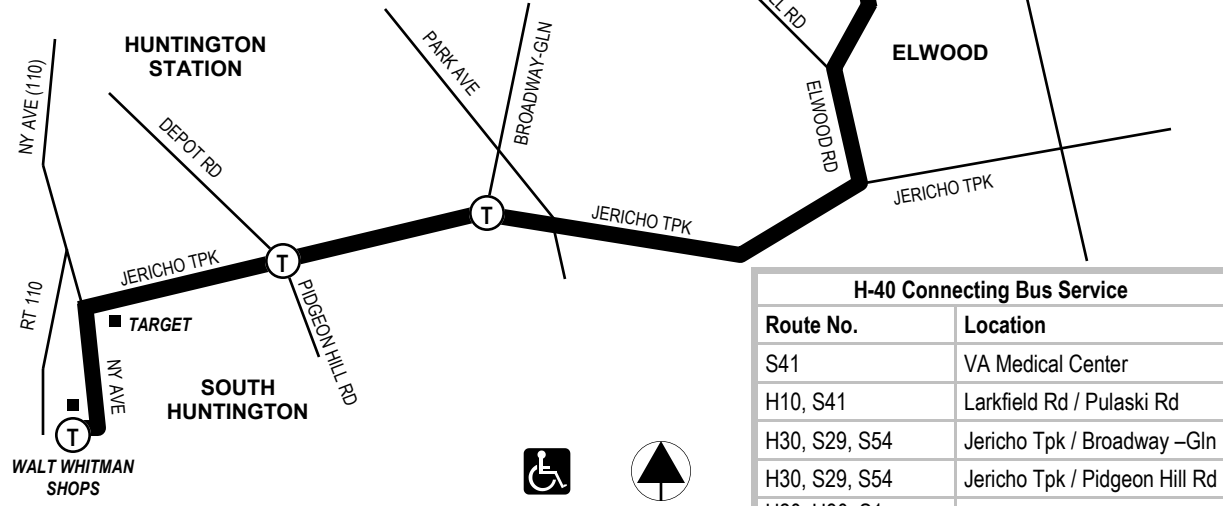

## LEGEND

- Bus Route
- Free transfer for H40 South passengers heading to the VA Medical Center
- Transfer Location
- Village of Northport designated bus stop (see inset below)

H-40 Connecting Bus Service	
Route No.	Location
S41	VA Medical Center
H10, S41	Larkfield Rd / Pulaski Rd
H30, S29, S54	Jericho Tpk / Broadway –Gln
H30, S29, S54	Jericho Tpk / Pidgeon Hill Rd
H20, H30, S1, S23, S29, S54, N79	Walt Whitman Shops

Passengers traveling to Northport Harbor (or other locations along Northport's Main Street and Laurel Avenue) may stay aboard at the VA Medical Center (end of the H40 North) and continue on a few minutes later (via the H40 South) at no additional charge. *Note that there is no immediate connecting thru service to the weekday H40 North arriving 10:37 a.m. at the VA.*

Passengers boarding H40 South buses west of the VA Medical Center who wish to go to the VA or locations along Fort Salonga Road (25A) may transfer to H40 North buses on Laurel Road south of Fort Salonga Road (25A). Request a free transfer ticket when boarding the H40 South bus.