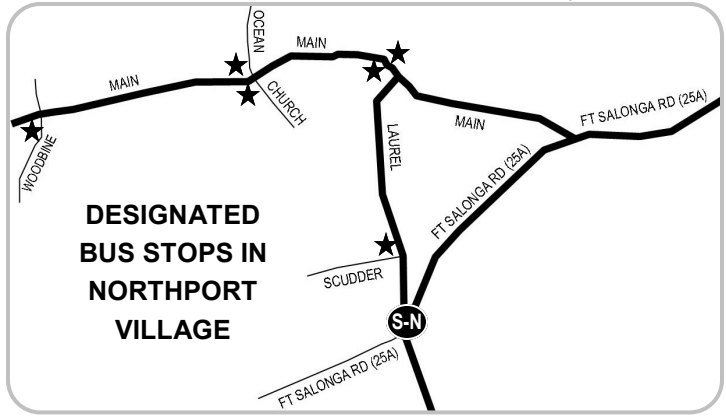

# H40 map

## LEGEND

- Bus Route
- Free transfer for H40 South passengers heading to the VA Medical Center
- Transfer Location
- Village of Northport designated bus stop (see inset below)

H-40 Connecting Bus Service	
Route No.	Location
S41	VA Medical Center
H10, S41	Larkfield Rd / Pulaski Rd
H30, S29, S54	Jericho Tpk / Broadway –Gln
H30, S29, S54	Jericho Tpk / Pidgeon Hill Rd
H20, H30, S1, S23, S29, S54, N79	Walt Whitman Shops

Passengers traveling to Northport Harbor (or other locations along Northport's Main Street and Laurel Avenue) may stay aboard at the VA Medical Center (end of the H40 North) and continue on a few minutes later (via the H40 South) at no additional charge. *Note that there is no immediate connecting thru service to the weekday H40 North arriving 10:37 a.m. at the VA.*

Passengers boarding H40 South buses west of the VA Medical Center who wish to go to the VA or locations along Fort Salonga Road (25A) may transfer to H40 North buses on Laurel Road south of Fort Salonga Road (25A). Request a free transfer ticket when boarding the H40 South bus.