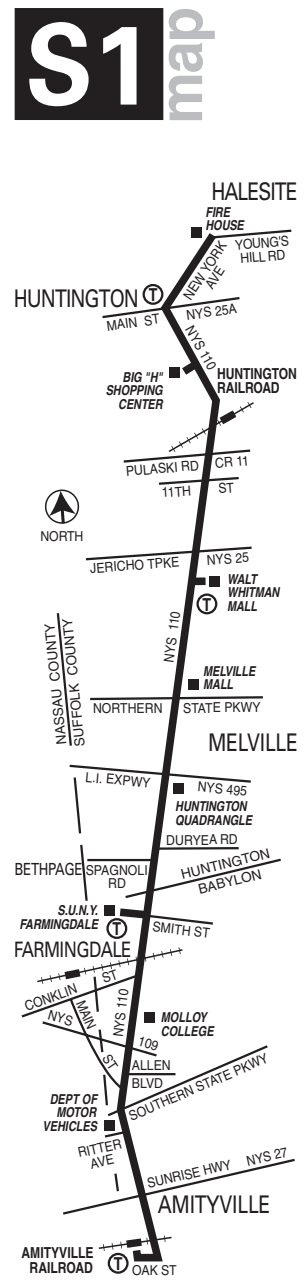

*These trips do not run Martin Luther King Jr. Day, Presidents Day, Veterans Day.

AM-LIGHTFACE PM-BOLDFACE

Schedules subject to change without notice.

Suffolk County cannot assume responsibility for inconvenience, expense or damage resulting from timetable errors, delayed buses or failure to make connections.

Where to Board For your safety, please wait for the bus at a designated bus stop.

S1 Connecting Bus Service

Route No.	Location
S20, S33, 1A, N54	Amityville
S23, S29, S54, H40, N79	Walt Whitman Mall
H10	Huntington
H20, H30	Huntington, Walt Whitman Mall
N70, N72	East Farmingdale
2B, N70	SUNY Farmingdale

Long Island Rail Road

Amityville – Babylon Branch
Huntington – Port Jefferson Branch

LEGEND

— Bus Route

Ⓣ Transfer Location