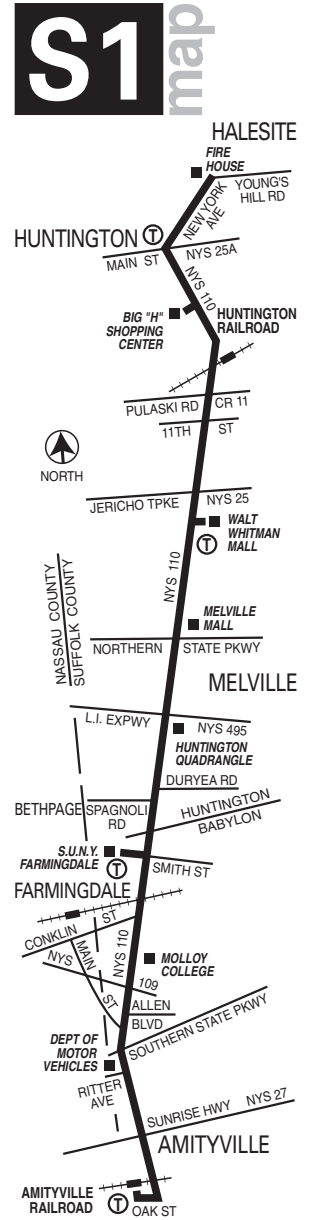

Long Island Rail Road

Amityville – Babylon Branch
Huntington – Port Jefferson Branch

LEGEND

— Bus Route

Ⓣ Transfer Location

S1 Southbound Weekday Service **Halesite to Amityville**

Halesite	Huntington	Huntington Station	Huntington Railroad	Huntington Station	South Huntington	South Huntington	Melville	SUNY Farmingdale	East Farmingdale	East Farmingdale	North Amityville	Amityville Railroad
Fire Dept.	NYS 110 Main St.	Big H Shopping Ctr.		NYS 110 11th St.	Walt Whitman Mall	Melville Mall	Huntington Quadrangle		NYS 110 Conklin St.	NYS 110 Allen Blvd.	NYS 110 Ritter Ave.	
—	—	—	—	—	—	—	—	—	—	—	6:30	6:35
6:00	6:05	—	6:10	6:15	6:25	6:30	6:35	6:40	6:45	6:50	6:55	7:00
6:30	6:35	—	6:45	6:50	7:00	7:04	7:09	7:14	7:18	7:22	7:25	7:30
6:50	6:55	—	7:00	7:05	7:15	7:22	7:28	7:35	7:42	7:47	7:50	7:55
*7:15	7:20	—	7:25	7:30	7:40	7:45	7:51	7:57	8:02	8:07	8:10	8:15
7:30	7:35	7:40	7:45	7:50	8:00	8:05	8:11	8:17	8:22	8:27	8:30	8:35
*7:45	7:50	7:55	8:00	8:05	8:15	8:20	8:26	8:32	8:37	8:42	8:45	8:50
8:00	8:05	8:10	8:15	8:20	8:30	8:35	8:41	8:47	8:52	8:57	9:00	9:05
*8:15	8:20	8:25	8:30	8:35	8:45	8:50	8:56	9:02	9:07	9:12	9:15	9:20
8:30	8:35	8:40	8:45	8:50	9:00	9:05	9:11	9:17	9:22	9:27	9:30	9:35
9:00	9:05	9:10	9:15	9:20	9:30	9:35	9:41	9:47	9:52	9:57	10:00	10:05
9:30	9:35	9:40	9:45	9:50	10:00	10:05	10:11	10:17	10:22	10:27	10:30	10:35
10:00	10:05	10:10	10:15	10:20	10:30	10:35	10:41	10:47	10:52	10:57	11:00	11:05
10:30	10:35	10:40	10:45	10:50	11:00	11:05	11:11	11:17	11:22	11:27	11:30	11:35
11:00	11:05	11:10	11:15	11:20	11:30	11:35	11:41	11:47	11:52	11:57	12:00	12:05
11:30	11:35	11:40	11:45	11:50	12:00	12:05	12:11	12:17	12:22	12:27	12:30	12:35
12:00	12:05	12:10	12:15	12:20	12:30	12:35	12:41	12:47	12:52	12:57	1:00	1:05
12:30	12:35	12:40	12:45	12:50	1:00	1:05	1:11	1:17	1:22	1:27	1:30	1:35
1:00	1:05	1:10	1:15	1:20	1:30	1:35	1:41	1:47	1:52	1:57	2:00	2:05
1:30	1:35	1:40	1:45	1:50	2:00	2:05	2:11	2:17	2:22	2:27	2:30	2:35
2:00	2:05	2:10	2:15	2:20	2:30	2:35	2:41	2:47	2:52	2:57	3:00	3:05
2:30	2:35	2:40	2:45	2:50	3:00	3:05	3:11	3:17	3:22	3:27	3:30	3:35
3:00	3:05	3:10	3:15	3:20	3:30	3:35	3:41	3:47	3:52	3:57	4:00	4:05
* 3:15	* 3:20	* 3:25	* 3:30	* 3:35	* 3:45	* 3:50	* 3:56	* 4:02	* 4:07	* 4:12	* 4:15	* 4:20
3:30	3:35	3:40	3:45	3:50	4:00	4:05	4:11	4:17	4:22	4:27	4:30	4:35
* 3:45	3:50	3:55	4:00	4:05	4:15	4:20	4:26	4:32	4:37	4:42	4:45	4:50
4:00	4:05	4:10	4:15	4:20	4:30	4:35	4:41	4:47	4:52	4:57	5:00	5:05
* 4:15	* 4:20	* 4:25	* 4:30	* 4:35	* 4:45	* 4:50	* 4:56	* 5:02	* 5:07	* 5:12	* 5:15	* 5:20
4:30	4:35	4:40	4:45	4:50	5:00	5:05	5:11	5:17	5:22	5:27	5:30	5:35
* 4:45	* 4:50	* 4:55	* 5:00	* 5:05	* 5:15	* 5:20	* 5:26	* 5:32	* 5:37	* 5:42	* 5:45	* 5:50
5:00	5:05	5:10	5:15	5:20	5:30	5:35	5:41	5:47	5:52	5:57	6:00	6:05
* 5:15	* 5:20	* 5:25	* 5:30	* 5:35	* 5:45	* 5:50	* 5:56	* 6:02	* 6:07	* 6:12	* 6:15	* 6:20
5:30	5:35	5:40	5:45	5:50	6:00	6:05	6:11	6:17	6:22	6:27	6:30	6:35
6:00	6:05	6:10	6:15	6:20	6:30	6:35	6:41	6:47	6:52	6:57	7:00	7:05
6:30	6:35	6:40	6:45	6:50	7:00	7:05	7:11	7:17	7:22	7:27	7:30	7:35
7:00	7:05	7:10	7:15	7:20	7:30	7:35	7:41	7:47	7:52	7:57	8:00	8:05
7:30	7:35	7:40	7:45	7:50	8:00	8:05	8:11	8:17	8:22	8:27	8:30	8:35
8:00	8:05	8:10	8:15	8:20	8:30	8:35	8:41	8:47	8:52	8:57	9:00	9:05
9:00	9:05	9:10	9:15	9:20	9:30	9:35	9:41	9:47	9:52	9:57	10:00	10:05