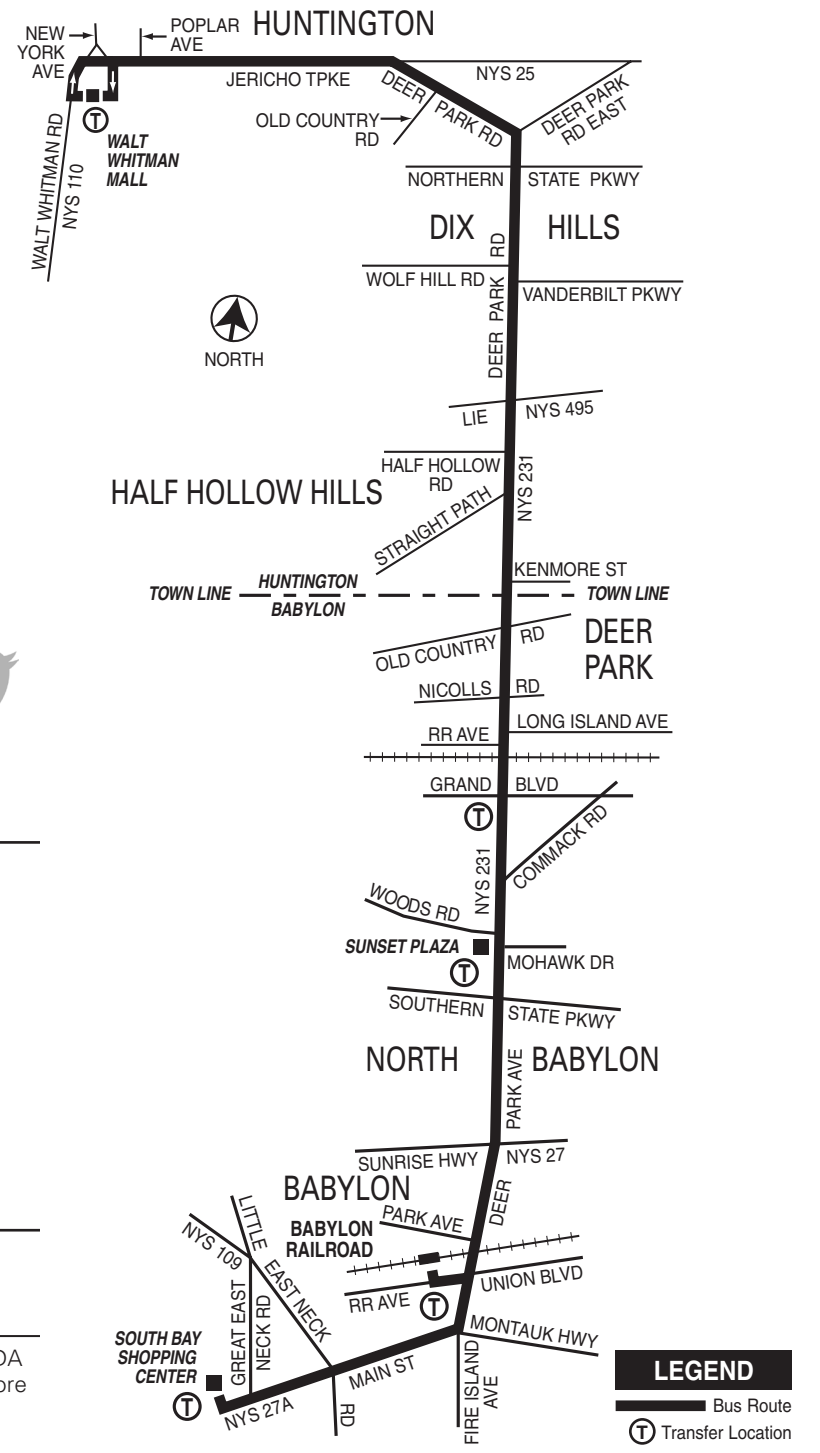

South Huntington Walt Whitman Mall	Huntington Jericho Tpke. Deer Park Ave.	Dix Hills Deer Park Rd. Vanderbilt Pkwy.	Deer Park Town Line Kenmore St. Deer Park Ave.	Deer Park Deer Park Ave. Grand Blvd.	North Babylon Sunset Plaza	Babylon Railroad	West Babylon South Bay Shopping Center
—	—	—	—	6:00	6:05	6:10	—
—	—	—	6:30	6:35	6:40	6:50	—
—	—	—	7:30	7:35	7:40	7:45	7:55
8:00	8:15	8:20	8:30	8:35	8:40	8:45	8:55
9:00	9:15	9:20	9:30	9:35	9:40	9:45	9:55
10:00	10:15	10:20	10:30	10:35	10:40	10:45	10:55
11:00	11:15	11:20	11:30	11:35	11:40	11:45	11:55
12:00	12:15	12:20	12:30	12:35	12:40	12:45	12:55
1:00	1:15	1:20	1:30	1:35	1:40	1:45	1:55
2:00	2:15	2:20	2:30	2:35	2:40	2:45	2:55
3:00	3:15	3:20	3:30	3:35	3:40	3:45	3:55
4:00	4:15	4:20	4:30	4:35	4:40	4:45	4:55
5:00	5:15	5:20	5:30	5:35	5:40	5:50	—
6:05	6:25	6:30	6:35	6:40	6:45	6:50	—
7:20	7:30	7:35	7:40	7:45	7:50	7:55	—

S29 service available Monday thru Saturday only.

AM-LIGHTFACE PM-BOLDFACE

Schedules subject to change without notice.

Suffolk County cannot assume responsibility for inconvenience, expense or damage resulting from timetable errors, delayed buses or failure to make connections.

Where to Board For your safety, please wait for the bus at a designated bus stop.

Suffolk County Transit Bus Information

Questions, Suggestions, Complaints?
Call Suffolk County Transit Information Service
631.852.5200
Monday to Friday 8:00am to 4:30pm

www.sct-bus.org

Follow us on Twitter @SCTBusInfo

S29 Connecting Bus Service

Route No.	Location
S1, S54, N79	Walt Whitman Mall
H20, H30, H40	Walt Whitman Mall
S20, S25, S27	Babylon Railroad
S40, S42	Babylon Railroad
N72	Babylon Railroad
S23	Babylon Railroad, Walt Whitman Mall
S33, 2A	Deer Park
2B	North Babylon

Long Island Rail Road

Babylon - Babylon Branch

SCAT Paratransit Service

Paratransit Bus Service is available to ADA eligible passengers. To register or for more information, call Office for People with Disabilities at 631.853.8333.