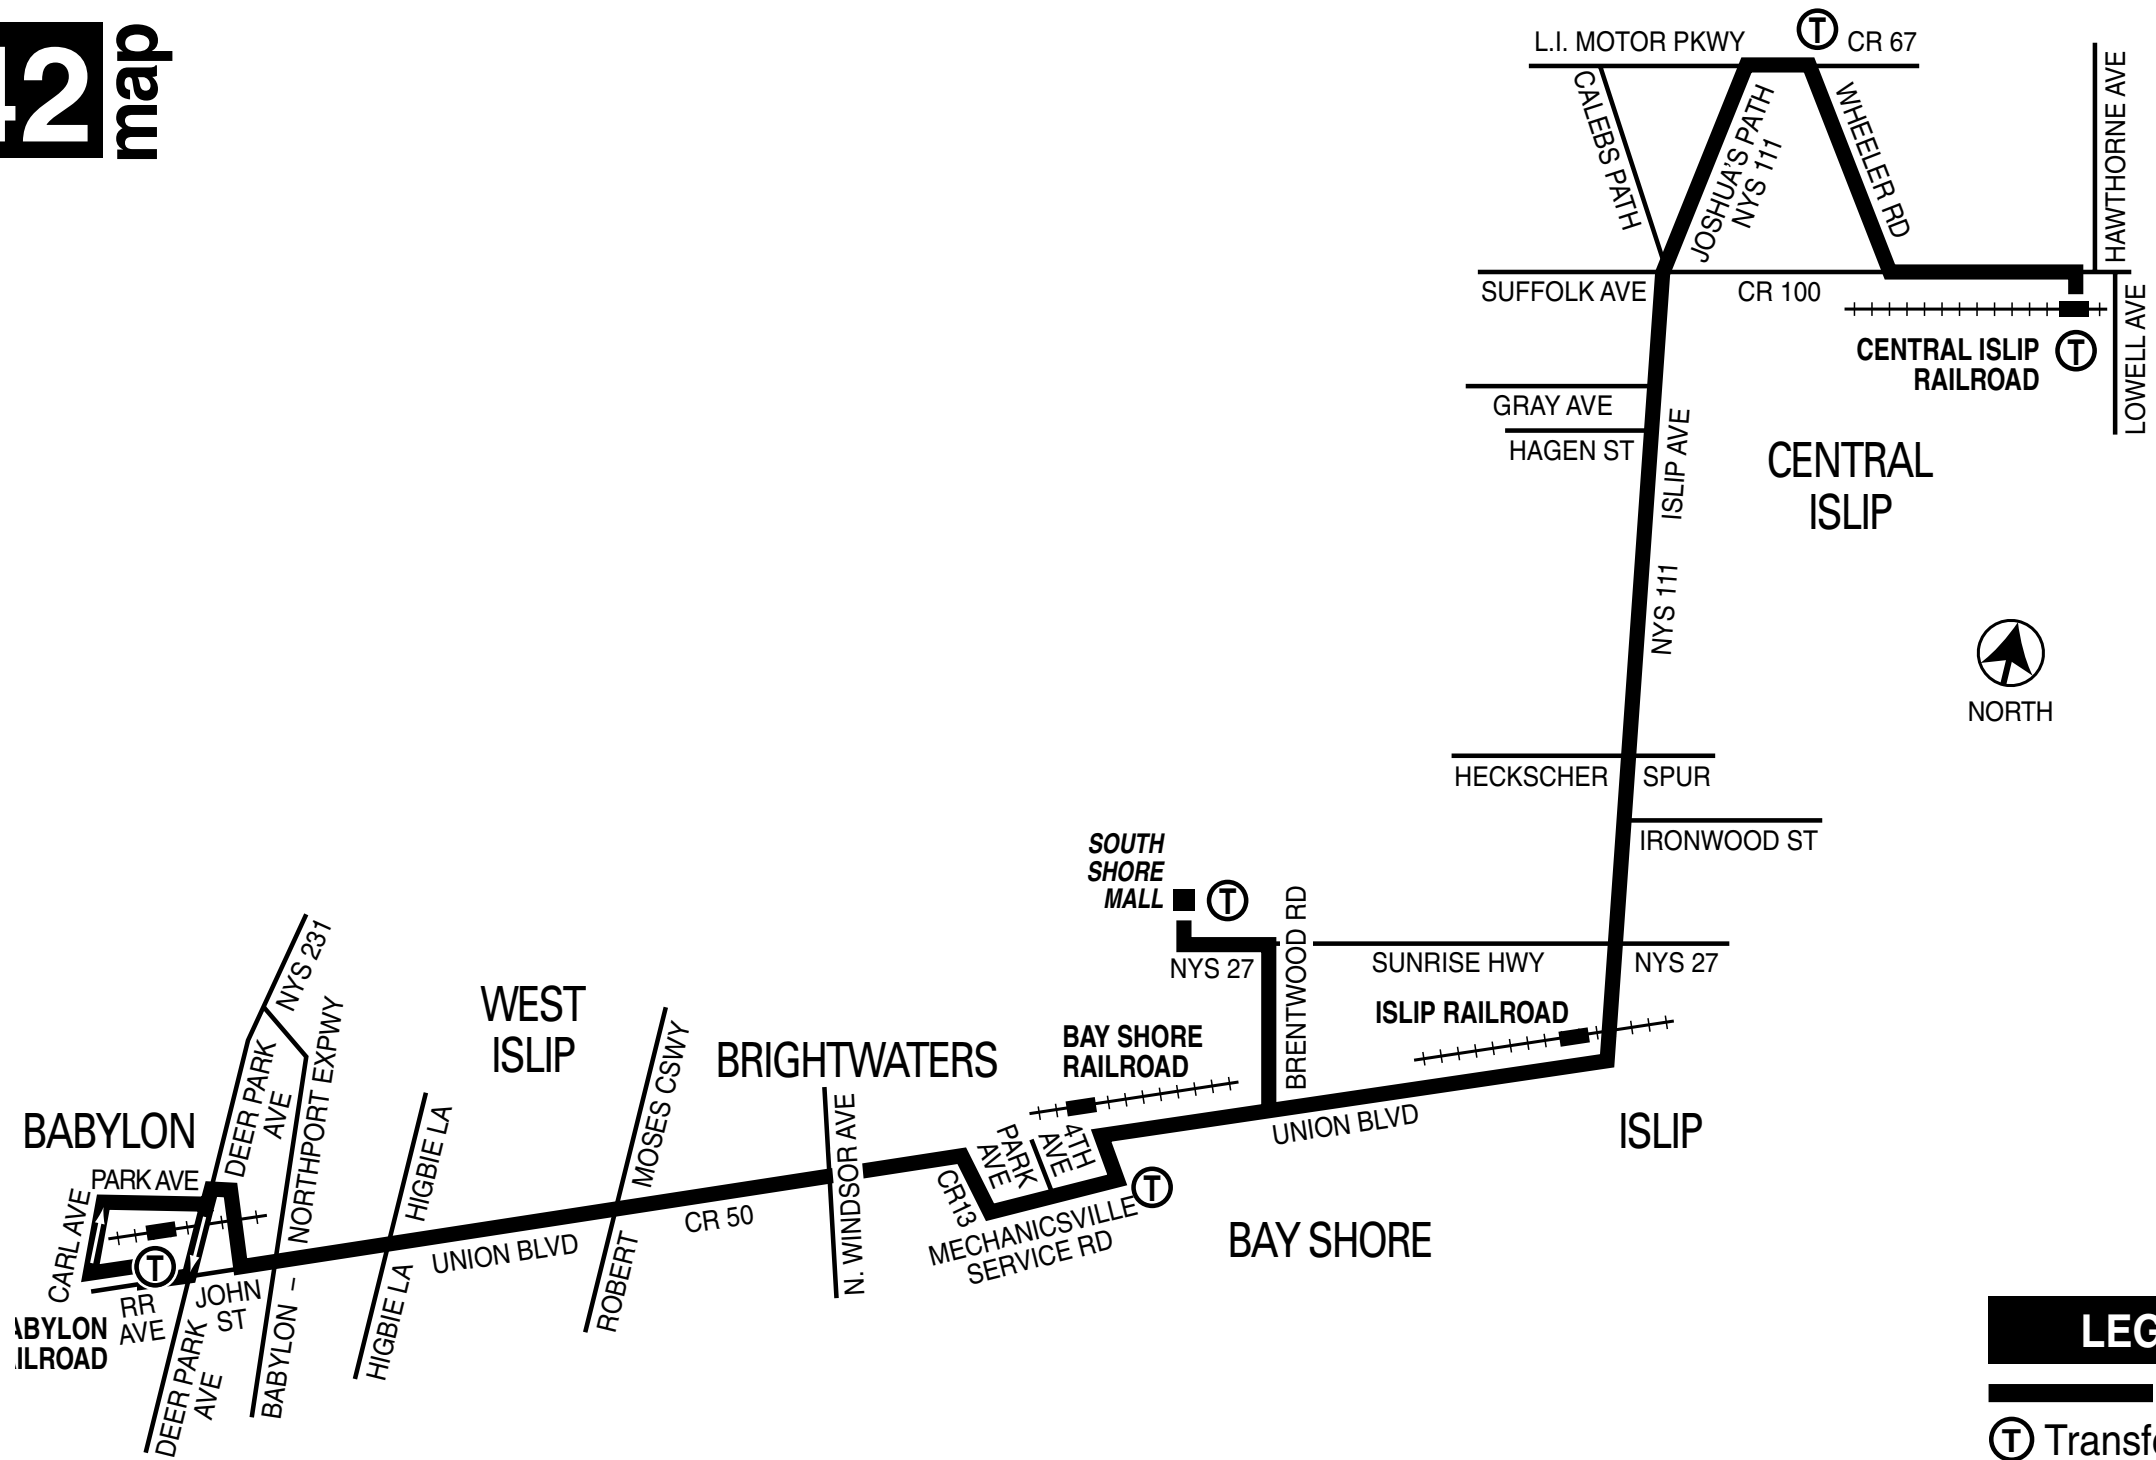

## Babylon Railroad to Central Islip Railroad

- SERVING
- Babylon Railroad**
- Babylon**
- Brightwaters**
- West Islip**
- Bay Shore**
- South Shore Mall**
- Islip Railroad**
- Islip**
- Brentwood**
- Central Islip**
- Central Islip Railroad**

**Where to board:** For your safety, please wait for the bus at a designated bus stop.

<b>S42 Westbound Service</b>					<b>Central Islip Railroad to Babylon Railroad</b>					
<b>Central Islip Railroad</b>	<b>Central Islip</b> NYS 111 L.I. Motor Pkwy.	<b>Central Islip</b> NYS 111 Hagen St.	<b>Central Islip</b> Islip Ave. Ironwood St.	<b>Islip Railroad</b>	<b>Bay Shore</b> Brentwood Rd. Union Blvd.	<b>Bay Shore</b> <b>South Shore Mall</b>	<b>Bay Shore</b> Union Blvd. Fourth Ave.	<b>Bay Shore</b> Mechanicville Service Rd. Park Ave.	<b>Brightwaters</b> Union Blvd. N. Windsor Ave.	<b>Babylon Railroad</b>
—	—	—	—	—	*6:45	—	6:47	6:48	6:53	7:00
*7:00	7:05	7:09	7:17	7:19	7:24	—	7:27	7:30	7:35	7:45
7:50	7:55	7:59	8:04	8:09	8:14	8:20	8:28	8:30	8:35	8:45
8:50	8:55	8:59	9:04	9:09	9:14	9:20	9:28	9:30	9:35	9:45
9:50	9:55	9:59	10:04	10:09	10:14	10:20	10:28	10:30	10:35	10:45
10:50	10:55	10:59	11:04	11:09	11:14	11:20	11:28	11:30	11:35	11:45
11:50	11:55	11:59	<b>12:04</b>	<b>12:09</b>	<b>12:14</b>	<b>12:20</b>	<b>12:28</b>	<b>12:30</b>	<b>12:35</b>	<b>12:45</b>
<b>1:50</b>	<b>1:55</b>	<b>1:59</b>	<b>2:04</b>	<b>2:09</b>	<b>2:14</b>	<b>2:20</b>	<b>2:28</b>	<b>2:30</b>	<b>2:35</b>	<b>2:45</b>
<b>2:50</b>	<b>2:55</b>	<b>2:59</b>	<b>3:04</b>	<b>3:09</b>	<b>3:14</b>	<b>3:20</b>	<b>3:28</b>	<b>3:30</b>	<b>3:35</b>	<b>3:45</b>
<b>3:50</b>	<b>3:55</b>	<b>3:59</b>	<b>4:04</b>	<b>4:09</b>	<b>4:14</b>	<b>4:20</b>	<b>4:28</b>	<b>4:30</b>	<b>4:35</b>	<b>4:45</b>
<b>5:00</b>	<b>5:05</b>	<b>5:09</b>	<b>5:14</b>	<b>5:19</b>	<b>5:24</b>	<b>5:30</b>	<b>5:38</b>	<b>5:40</b>	<b>5:45</b>	<b>5:55</b>

# S42 map

**LEGEND**

- Bus Route
- Transfer Location