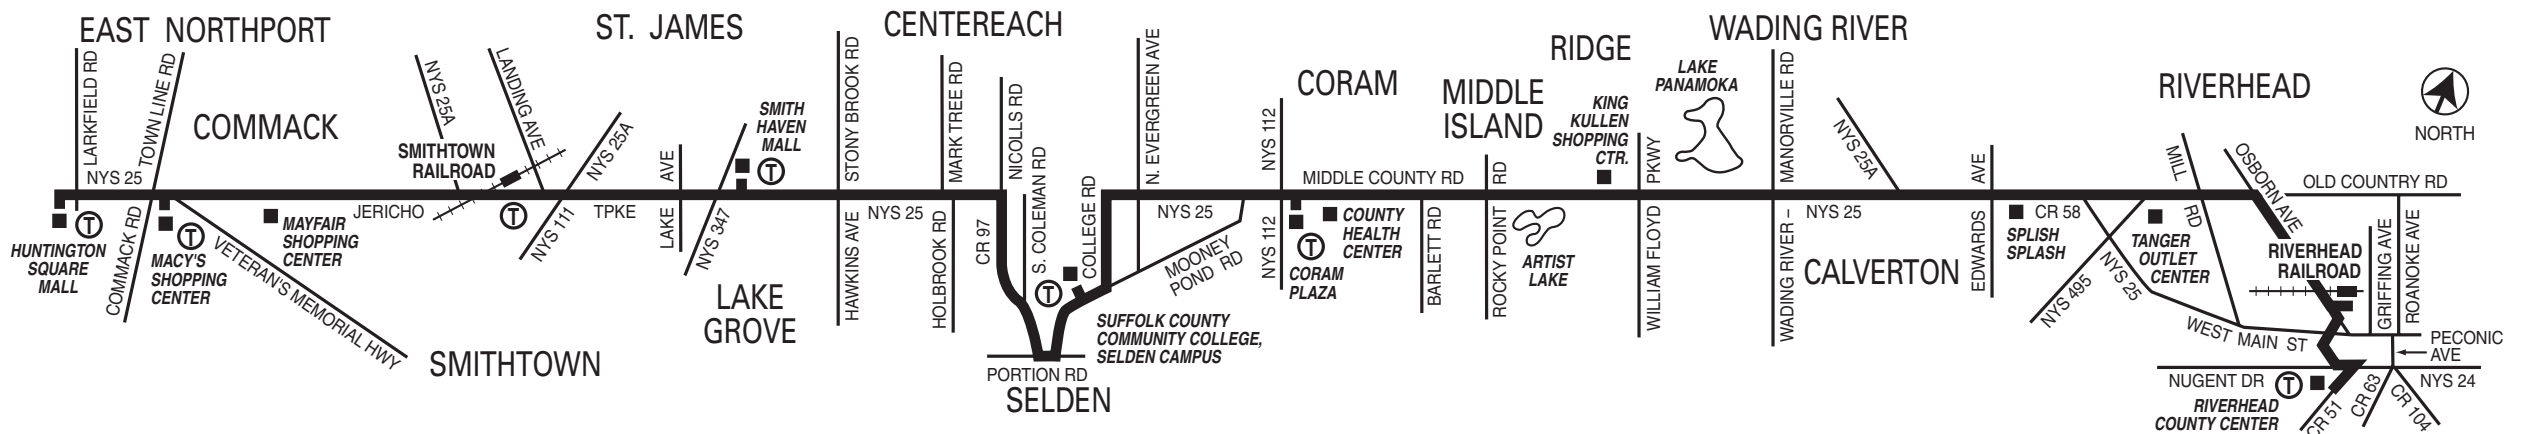

Where to board: For your safety, please wait for the bus at a designated bus stop.

S58 Westbound Service						Riverhead to East Northport				
Riverhead County Center	Riverhead Tanger Outlet Center on CR 58	Middle Island King Kullen Shopping Center	Coram Coram Plaza	Selden Suffolk Cty. Community College	Centereach Middle Country Rd. Mark Tree Rd.	Lake Grove Smith Haven Mall	St. James Middle Country Rd. Lake Ave.	Smithtown Main St. Landing Ave.	Commack Macy's Shopping Center	East Northport Huntington Square Mall
—	—	*5:40	5:50	6:00	6:10	6:15	6:20	6:25	6:40	6:45
—	—	6:20	6:30	6:43	6:52	7:00	7:05	7:10	7:20	7:25
—	—	7:05	7:15	7:30	7:45	7:50	8:00	8:05	8:20	8:25
7:35	7:42	8:05	8:15	8:30	8:40	8:50	9:00	9:05	9:20	9:25
8:40	8:47	9:10	9:20	9:30	9:45	9:55	10:05	10:10	10:25	10:30
9:40	9:47	10:10	10:20	10:35	10:45	10:55	11:05	11:10	11:25	11:30
10:40	10:47	11:10	11:20	11:35	11:45	11:55	12:05	12:10	12:25	12:30
11:40	11:47	12:10	12:20	12:35	12:45	12:55	1:05	1:10	1:25	1:30
1:40	1:47	2:10	2:20	2:35	2:45	2:55	3:05	3:10	3:25	3:30
2:40	2:47	3:10	3:20	3:35	3:45	3:55	4:05	4:10	4:25	4:30
3:40	3:47	4:10	4:20	4:35	4:45	4:55	5:05	5:10	5:25	5:30
4:45	4:52	5:15	5:25	5:40	5:50	6:00	6:10	6:15	6:30	6:35
5:45	5:52	6:15	6:25	6:40	6:50	7:00	7:10	7:15	7:25	7:30
6:45	6:52	7:15	7:25	7:40	7:50	8:00	8:10	8:15	8:25	8:30

Where to board: For your safety, please wait for the bus at a designated bus stop.

S58 map

NOTE: Use the Riverhead Railroad Bus Stop for Griffing Avenue Court.

LEGEND

-  Bus Route
-  Transfer Location