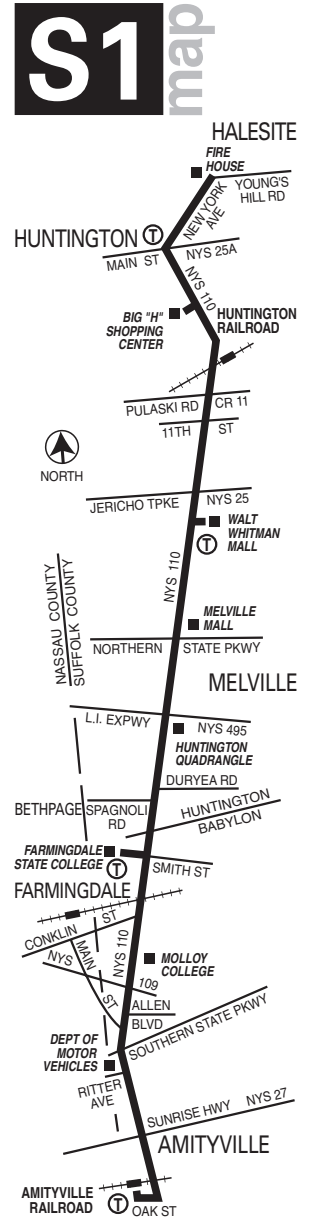

Long Island Rail Road

Amityville – Babylon Branch
Huntington – Port Jefferson Branch

LEGEND

Bus Route

T Transfer Location

S1 Southbound Weekday Service **Halesite to Amityville**

Halesite	Huntington	Huntington Station	Huntington Railroad	Huntington Station	South Huntington	South Huntington	Melville	Farmingdale	East Farmingdale	East Farmingdale	North Amityville	Amityville Railroad
Fire Dept.	NYS 110 Main St.	Big H Shopping Ctr.		NYS 110 11th St.	Walt Whitman Mall	Melville Mall	Huntington Quadrangle	State College	NYS 110 Conklin St.	NYS 110 Allen Blvd.	NYS 110 Ritter Ave.	
—	—	—	—	—	—	—	—	—	—	—	6:30	6:35
6:00	6:05	—	6:10	6:15	6:25	6:30	6:35	6:40	6:45	6:50	6:55	7:00
6:30	6:35	—	6:45	6:50	7:00	7:04	7:09	7:14	7:18	7:22	7:25	7:30
6:50	6:55	—	7:00	7:05	7:15	7:22	7:28	7:35	7:42	7:47	7:50	7:55
*7:15	7:20	—	7:25	7:30	7:40	7:45	7:51	7:57	8:02	8:07	8:10	8:15
7:30	7:35	7:40	7:45	7:50	8:00	8:05	8:11	8:17	8:22	8:27	8:30	8:35
*7:45	7:50	7:55	8:00	8:05	8:15	8:20	8:26	8:32	8:37	8:42	8:45	8:50
8:00	8:05	8:10	8:15	8:20	8:30	8:35	8:41	8:47	8:52	8:57	9:00	9:05
*8:15	8:20	8:25	8:30	8:35	8:45	8:50	8:56	9:02	9:07	9:12	9:15	9:20
8:30	8:35	8:40	8:45	8:50	9:00	9:05	9:11	9:17	9:22	9:27	9:30	9:35
9:00	9:05	9:10	9:15	9:20	9:30	9:35	9:41	9:47	9:52	9:57	10:00	10:05
9:30	9:35	9:40	9:45	9:50	10:00	10:05	10:11	10:17	10:22	10:27	10:30	10:35
10:00	10:05	10:10	10:15	10:20	10:30	10:35	10:41	10:47	10:52	10:57	11:00	11:05
10:30	10:35	10:40	10:45	10:50	11:00	11:05	11:11	11:17	11:22	11:27	11:30	11:35
11:00	11:05	11:10	11:15	11:20	11:30	11:35	11:41	11:47	11:52	11:57	12:00	12:05
11:30	11:35	11:40	11:45	11:50	12:00	12:05	12:11	12:17	12:22	12:27	12:30	12:35
12:00	12:05	12:10	12:15	12:20	12:30	12:35	12:41	12:47	12:52	12:57	1:00	1:05
12:30	12:35	12:40	12:45	12:50	1:00	1:05	1:11	1:17	1:22	1:27	1:30	1:35
1:00	1:05	1:10	1:15	1:20	1:30	1:35	1:41	1:47	1:52	1:57	2:00	2:05
1:30	1:35	1:40	1:45	1:50	2:00	2:05	2:11	2:17	2:22	2:27	2:30	2:35
2:00	2:05	2:10	2:15	2:20	2:30	2:35	2:41	2:47	2:52	2:57	3:00	3:05
2:30	2:35	2:40	2:45	2:50	3:00	3:05	3:11	3:17	3:22	3:27	3:30	3:35
3:00	3:05	3:10	3:15	3:20	3:30	3:35	3:41	3:47	3:52	3:57	4:00	4:05
* 3:15	* 3:20	* 3:25	* 3:30	* 3:35	* 3:45	* 3:50	* 3:56	* 4:02	* 4:07	* 4:12	* 4:15	* 4:20
3:30	3:35	3:40	3:45	3:50	4:00	4:05	4:11	4:17	4:22	4:27	4:30	4:35
* 3:45	3:50	3:55	4:00	4:05	4:15	4:20	4:26	4:32	4:37	4:42	4:45	4:50
4:00	4:05	4:10	4:15	4:20	4:30	4:35	4:41	4:47	4:52	4:57	5:00	5:05
* 4:15	* 4:20	* 4:25	* 4:30	* 4:35	* 4:45	* 4:50	* 4:56	* 5:02	* 5:07	* 5:12	* 5:15	* 5:20
4:30	4:35	4:40	4:45	4:50	5:00	5:05	5:11	5:17	5:22	5:27	5:30	5:35
* 4:45	* 4:50	* 4:55	* 5:00	* 5:05	* 5:15	* 5:20	* 5:26	* 5:32	* 5:37	* 5:42	* 5:45	* 5:50
5:00	5:05	5:10	5:15	5:20	5:30	5:35	5:41	5:47	5:52	5:57	6:00	6:05
* 5:15	* 5:20	* 5:25	* 5:30	* 5:35	* 5:45	* 5:50	* 5:56	* 6:02	* 6:07	* 6:12	* 6:15	* 6:20
5:30	5:35	5:40	5:45	5:50	6:00	6:05	6:11	6:17	6:22	6:27	6:30	6:35
6:00	6:05	6:10	6:15	6:20	6:30	6:35	6:41	6:47	6:52	6:57	7:00	7:05
6:30	6:35	6:40	6:45	6:50	7:00	7:05	7:11	7:17	7:22	7:27	7:30	7:35
7:00	7:05	7:10	7:15	7:20	7:30	7:35	7:41	7:47	7:52	7:57	8:00	8:05
7:30	7:35	7:40	7:45	7:50	8:00	8:05	8:11	8:17	8:22	8:27	8:30	8:35
8:00	8:05	8:10	8:15	8:20	8:30	8:35	8:41	8:47	8:52	8:57	9:00	9:05
9:00	9:05	9:10	9:15	9:20	9:30	9:35	9:41	9:47	9:52	9:57	10:00	10:05