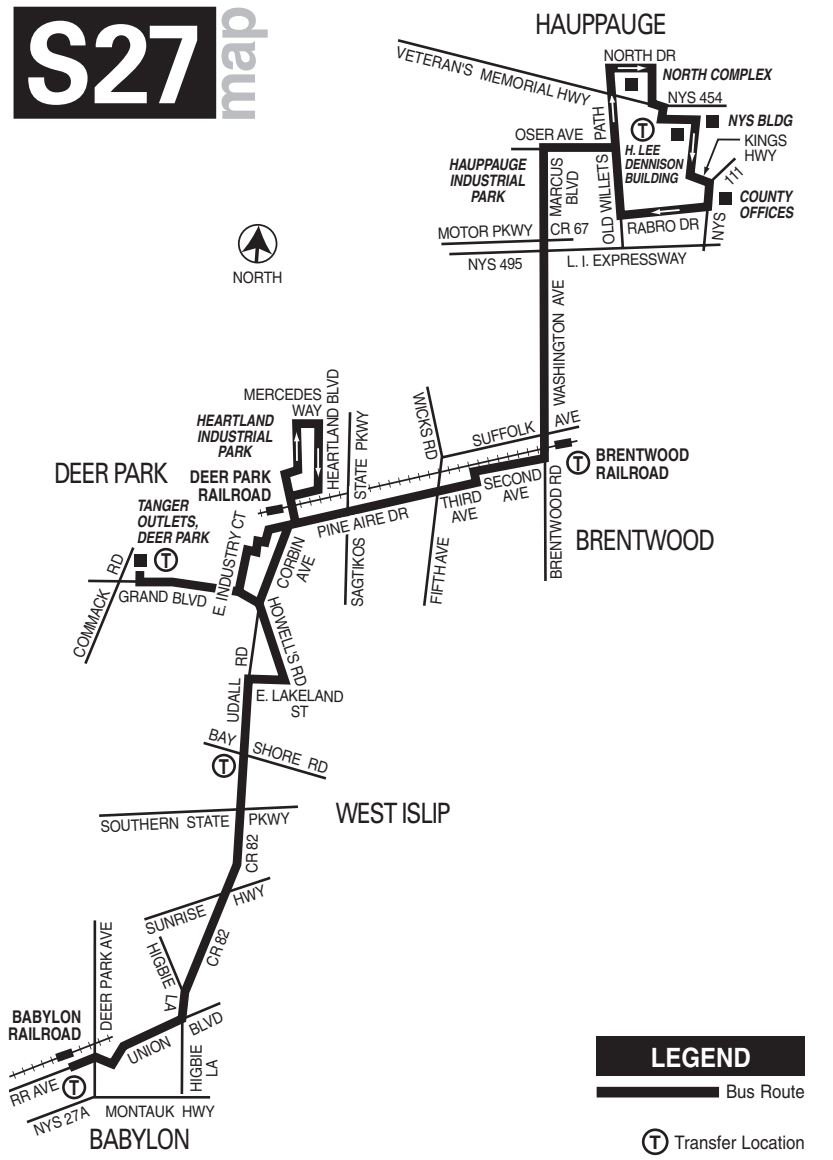

S27 Southbound Saturday Service					Hauppauge to Babylon Railroad					
Hauppauge Motor Pkwy. Marcus Blvd.	Hauppauge Oser Ave. Old Willets Path	Hauppauge Motor Pkwy. Kennedy Dr.	Brentwood Railroad	Deer Park Heartland Industrial Park	Deer Park Railroad	Deer Park Tanger Outlets	West Islip Udall Rd. Bay Shore Rd.	West Islip Udall Rd. Sunrise Hwy.	West Islip Union Blvd. Higbie La.	Babylon Railroad
7:07	7:12	7:14	7:21	—	7:27	7:34	7:42	7:46	7:49	7:58
7:46	7:51	7:53	8:00	8:09	8:14	8:21	8:29	8:34	8:36	8:45
8:46	8:51	8:53	9:00	9:09	9:14	9:21	9:29	9:34	9:36	9:45
9:46	9:51	9:53	10:00	10:09	10:14	10:21	10:29	10:34	10:36	10:45
10:46	10:51	10:53	11:00	11:09	11:14	11:21	11:29	11:34	11:36	11:45
11:46	11:51	11:53	12:00	12:09	12:14	12:21	12:29	12:34	12:36	12:45
1:16	1:21	1:23	1:30	1:39	1:44	1:51	1:59	2:03	2:06	2:15
2:16	2:21	2:23	2:30	2:39	2:44	2:51	2:59	3:03	3:06	3:15
3:16	3:21	3:23	3:30	3:39	3:44	3:51	3:59	4:03	4:06	4:15
4:16	4:21	4:23	4:30	4:39	4:44	4:51	4:59	5:02	5:05	5:15
5:16	5:21	5:23	5:30	5:39	5:44	5:51	5:59	6:03	6:06	6:15
6:16	6:21	6:23	6:30	6:39	6:44	6:51	6:59	7:03	7:06	7:15

S27 Connecting Bus Service

Route No.	Location
S20, S23, S25, S29	Babylon
S40, S42, N72	Babylon
S33, 2A	Tanger Outlets, Deer Park
S33, S54, S62	Hauppauge
S41, S45, 3D	Brentwood
2A, 2B	West Islip
3A, 3B	Brentwood, Hauppauge

LEGEND

Bus Route

Transfer Location